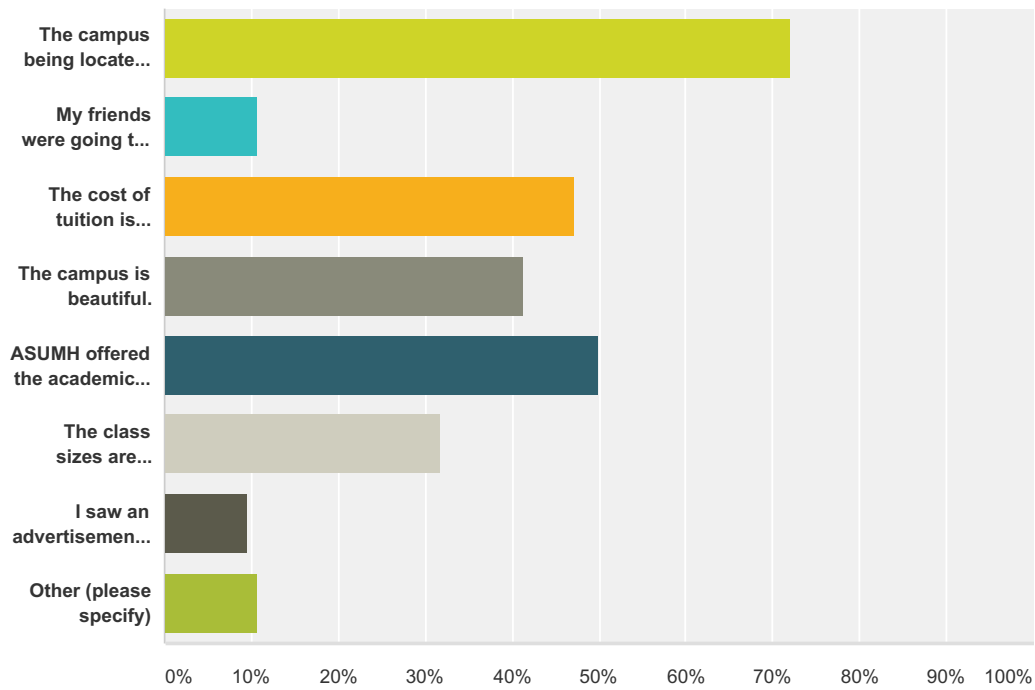

Q2 What made you decide that ASUMH was the college for you?

Answered: 104 Skipped: 1

Answer Choices	Responses
The campus being located in Mountain Home.	72.12% 75
My friends were going to ASUMH.	10.58% 11
The cost of tuition is lower than other options.	47.12% 49
The campus is beautiful.	41.35% 43
ASUMH offered the academic program I was interested in.	50.00% 52
The class sizes are smaller than other at colleges.	31.73% 33
I saw an advertisement or read materials that the college produced about the school.	9.62% 10
Other (please specify)	10.58% 11
Total Respondents: 104	

#	Other (please specify)	Date
1	All staff that I have come in contact with are so helpful and kind	10/20/2015 10:45 AM
2	always wanted to live here	10/20/2015 9:43 AM
3	It is more convenient for me and they work with me.	10/19/2015 1:30 PM
4	was told it was the best college in this area... wanted the best education possible	10/19/2015 9:16 AM
5	Friendly teachers and staff when I visited the campus	10/18/2015 8:19 PM
6	Wanted seated classes not online	10/16/2015 4:43 PM