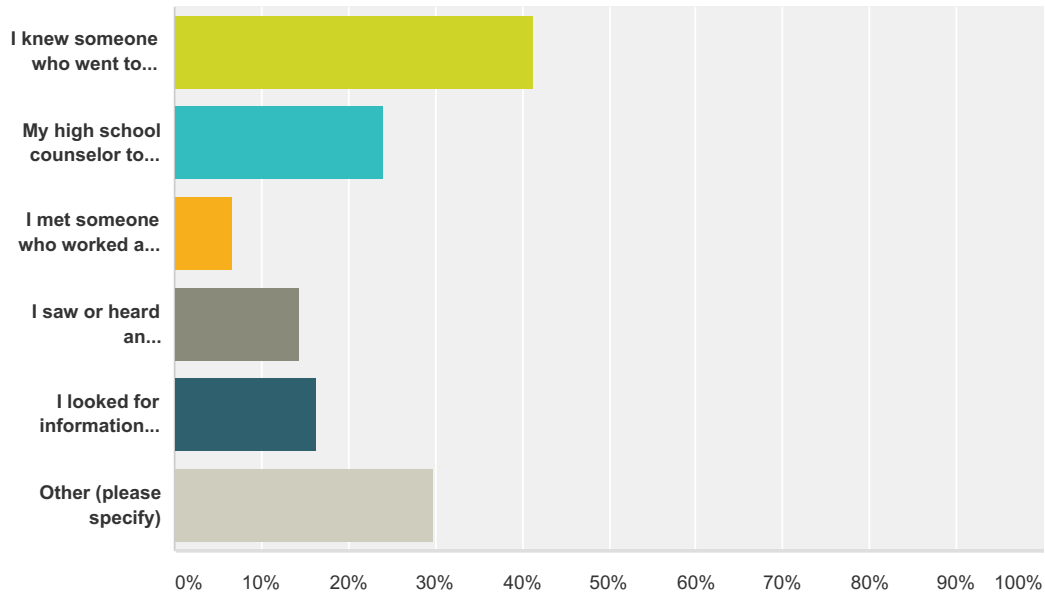

### Q1 How did you first learn about ASUMH?

Answered: 104 Skipped: 1

Answer Choices	Responses
I knew someone who went to ASUMH.	41.35% 43
My high school counselor told me about ASUMH.	24.04% 25
I met someone who worked at ASUMH and they told me about it.	6.73% 7
I saw or heard an advertisement about ASUMH.	14.42% 15
I looked for information about colleges on the Internet.	16.35% 17
Other (please specify)	29.81% 31
<b>Total Respondents: 104</b>	